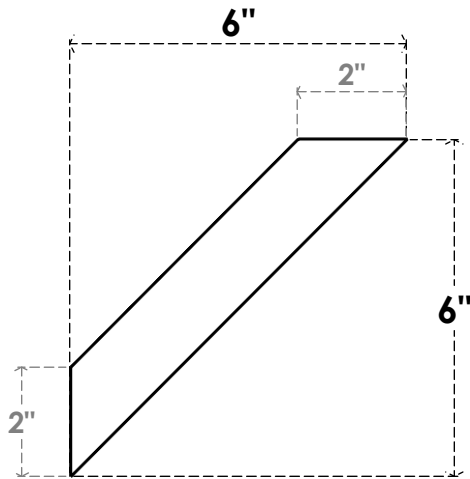

ITEM NUMBER: BRCPC050X06000X06000TRA

5"W X 6"D X 6"H TRADITIONAL ARCHITECTURAL GRADE PVC CLOSED BRACE

SIDE PROFILE

FRONT PROFILE

ISOMETRIC

EKENA MILLWORK
2300 WEST MAIN ST.
CLARKSVILLE, TX 75426
TOLL FREE: 866-607-0453
WWW.EKENAMILLWORK.COM