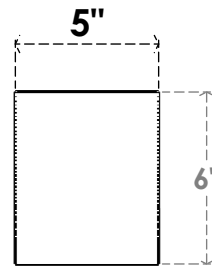

ITEM NUMBER: BRCPC050X06000X06000TRA

5"W X 6"D X 6"H TRADITIONAL ARCHITECTURAL GRADE PVC CLOSED BRACE

SIDE PROFILE

FRONT PROFILE

ISOMETRIC

EKENA MILLWORK
2300 WEST MAIN ST.
CLARKSVILLE, TX 75426
TOLL FREE: 866-607-0453
WWW.EKENAMILLWORK.COM