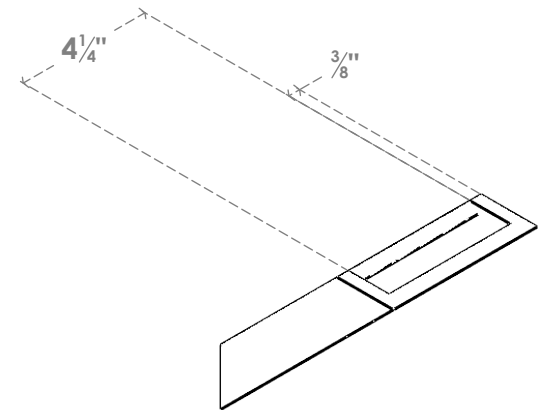

ITEM NUMBER: BRCPC050X06000X06000TRA

5"W X 6"D X 6"H TRADITIONAL ARCHITECTURAL GRADE PVC CLOSED BRACE

SIDE PROFILE

FRONT PROFILE

ISOMETRIC

EKENA MILLWORK
2300 WEST MAIN ST.
CLARKSVILLE, TX 75426
TOLL FREE: 866-607-0453
WWW.EKENAMILLWORK.COM